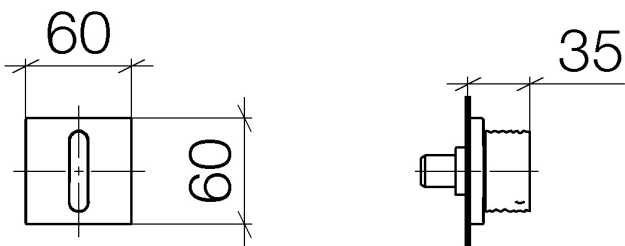

Shower - CL.1

Volume Control - polished chrome

Article number: 36 311 705-00

- Flange 2-3/8" x 2-3/8"
- (ADA)

polished chrome

Accessory is required for this item.

Discontinued items available to order until 30.06.2020

## Dimensional drawing

All dimensions in mm / inch = mm x 0,0394

Shower - CL.1

Volume Control - polished chrome

Article number: 36 311 705-00

Shower - CL.1  
 Volume Control - polished chrome  
 Article number: 36 311 705-00

### Required article

35 621 970-90 0010  
 Rough for volume control  
 clockwise-closing 1/2" -

35 622 970-90 0010  
 Rough for volume control  
 clockwise-closing 3/4" -

35 671 970-90 0010  
 Rough for volume control  
 counter-clockwise closing  
 1/2" -

35 672 970-90 0010  
 Rough for volume control  
 counter-clockwise closing  
 3/4" -